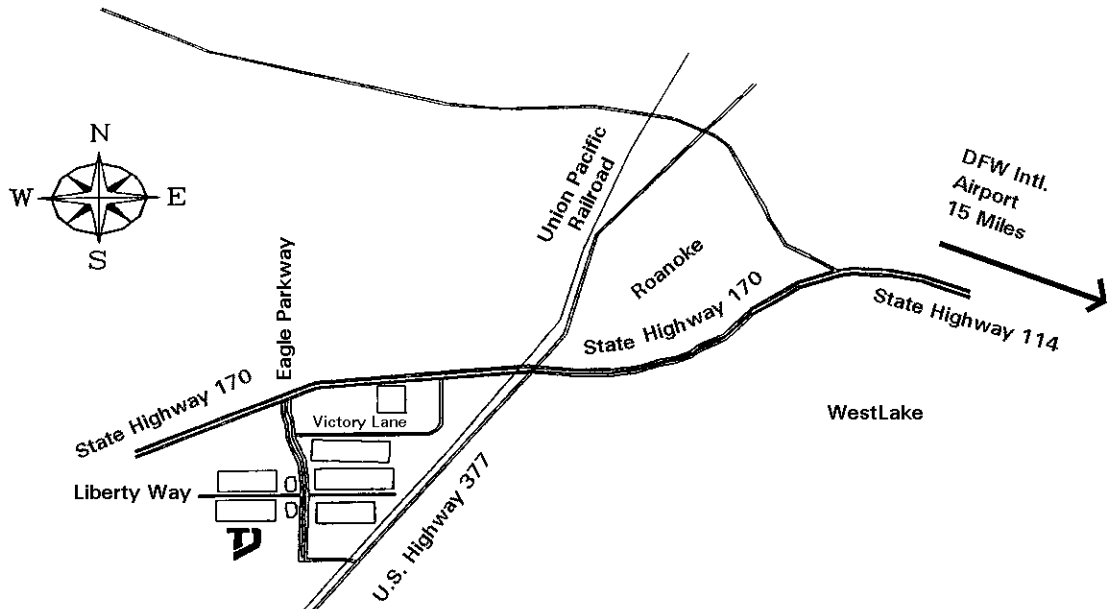

**5100 Liberty Way
Fort Worth, Texas 76178**

Directions:

DFW North Exit

From DFW Airport take the North airport exit, 635, North Dallas take 114 West to 170 West, Pass highway 377, first street is Eagle Parkway make a left, go to the second stop sign, Liberty Way, make a right Tech Data is on the Southwest corner.

DFW South Exit

From DFW Airport take the South airport exit to 183 West. Follow West to 820 West. Get off Highway 377 North exit (Denton Highway) make a right. Go North to Highway 170 West, turn left to the first street, Eagle Parkway, make a left and go to second stop sign. Liberty Way, make a right to Tech Data on the Southwest corner.

FORT WORTH NORTH

From downtown Fort Worth, take 35W to 170 East, make a right on Eagle Parkway to first stop sign, Liberty Way, make a right, Tech Data on the Southwest corner.