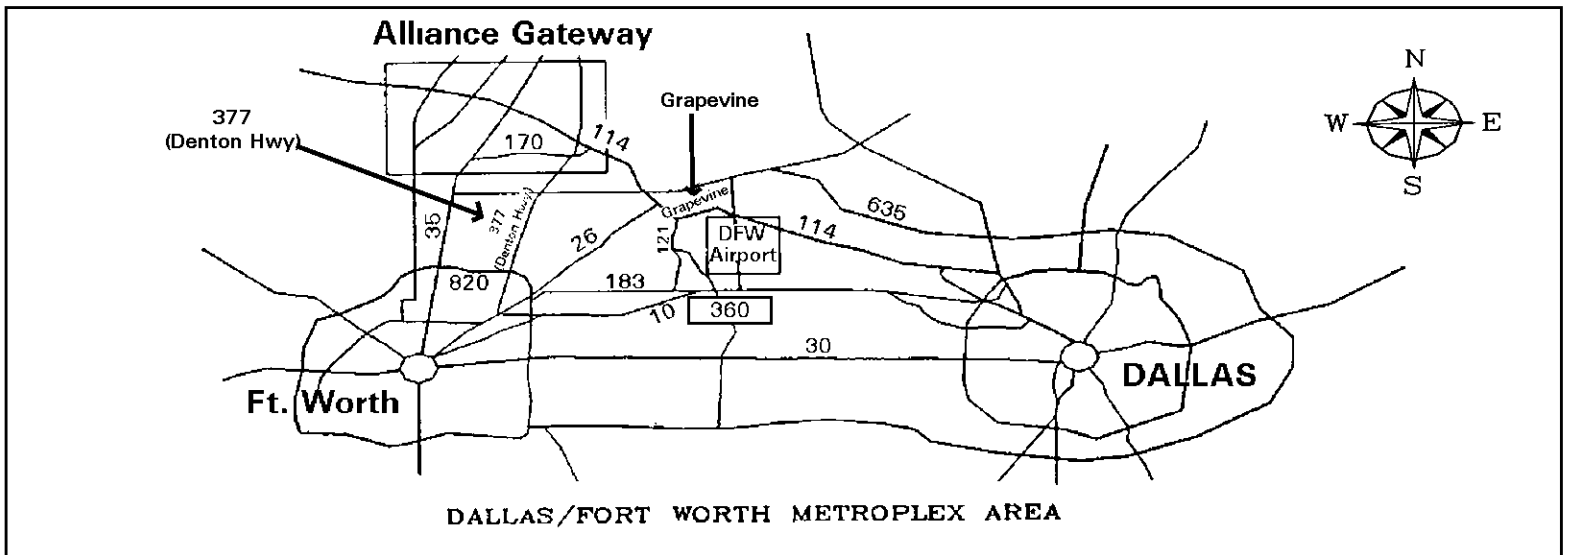

**5100 Liberty Way
Fort Worth, Texas 76178**

Directions:

DFW North Exit

From DFW Airport take the North airport exit, 635, North Dallas take 114 West to 170 West, Pass highway 377, first street is Eagle Parkway make a left, go to the second stop sign, Liberty Way, make a right Tech Data is on the Southwest corner.

DFW South Exit

From DFW Airport take the South airport exit to 183 West. Follow West to 820 West. Get off Highway 377 North exit (Denton Highway) make a right. Go North to Highway 170 West, turn left to the first street, Eagle Parkway, make a left and go to second stop sign. Liberty Way, make a right to Tech Data on the Southwest corner.

FORT WORTH NORTH

From downtown Fort Worth, take 35W to 170 East, make a right on Eagle Parkway to first stop sign, Liberty Way, make a right, Tech Data on the Southwest corner.